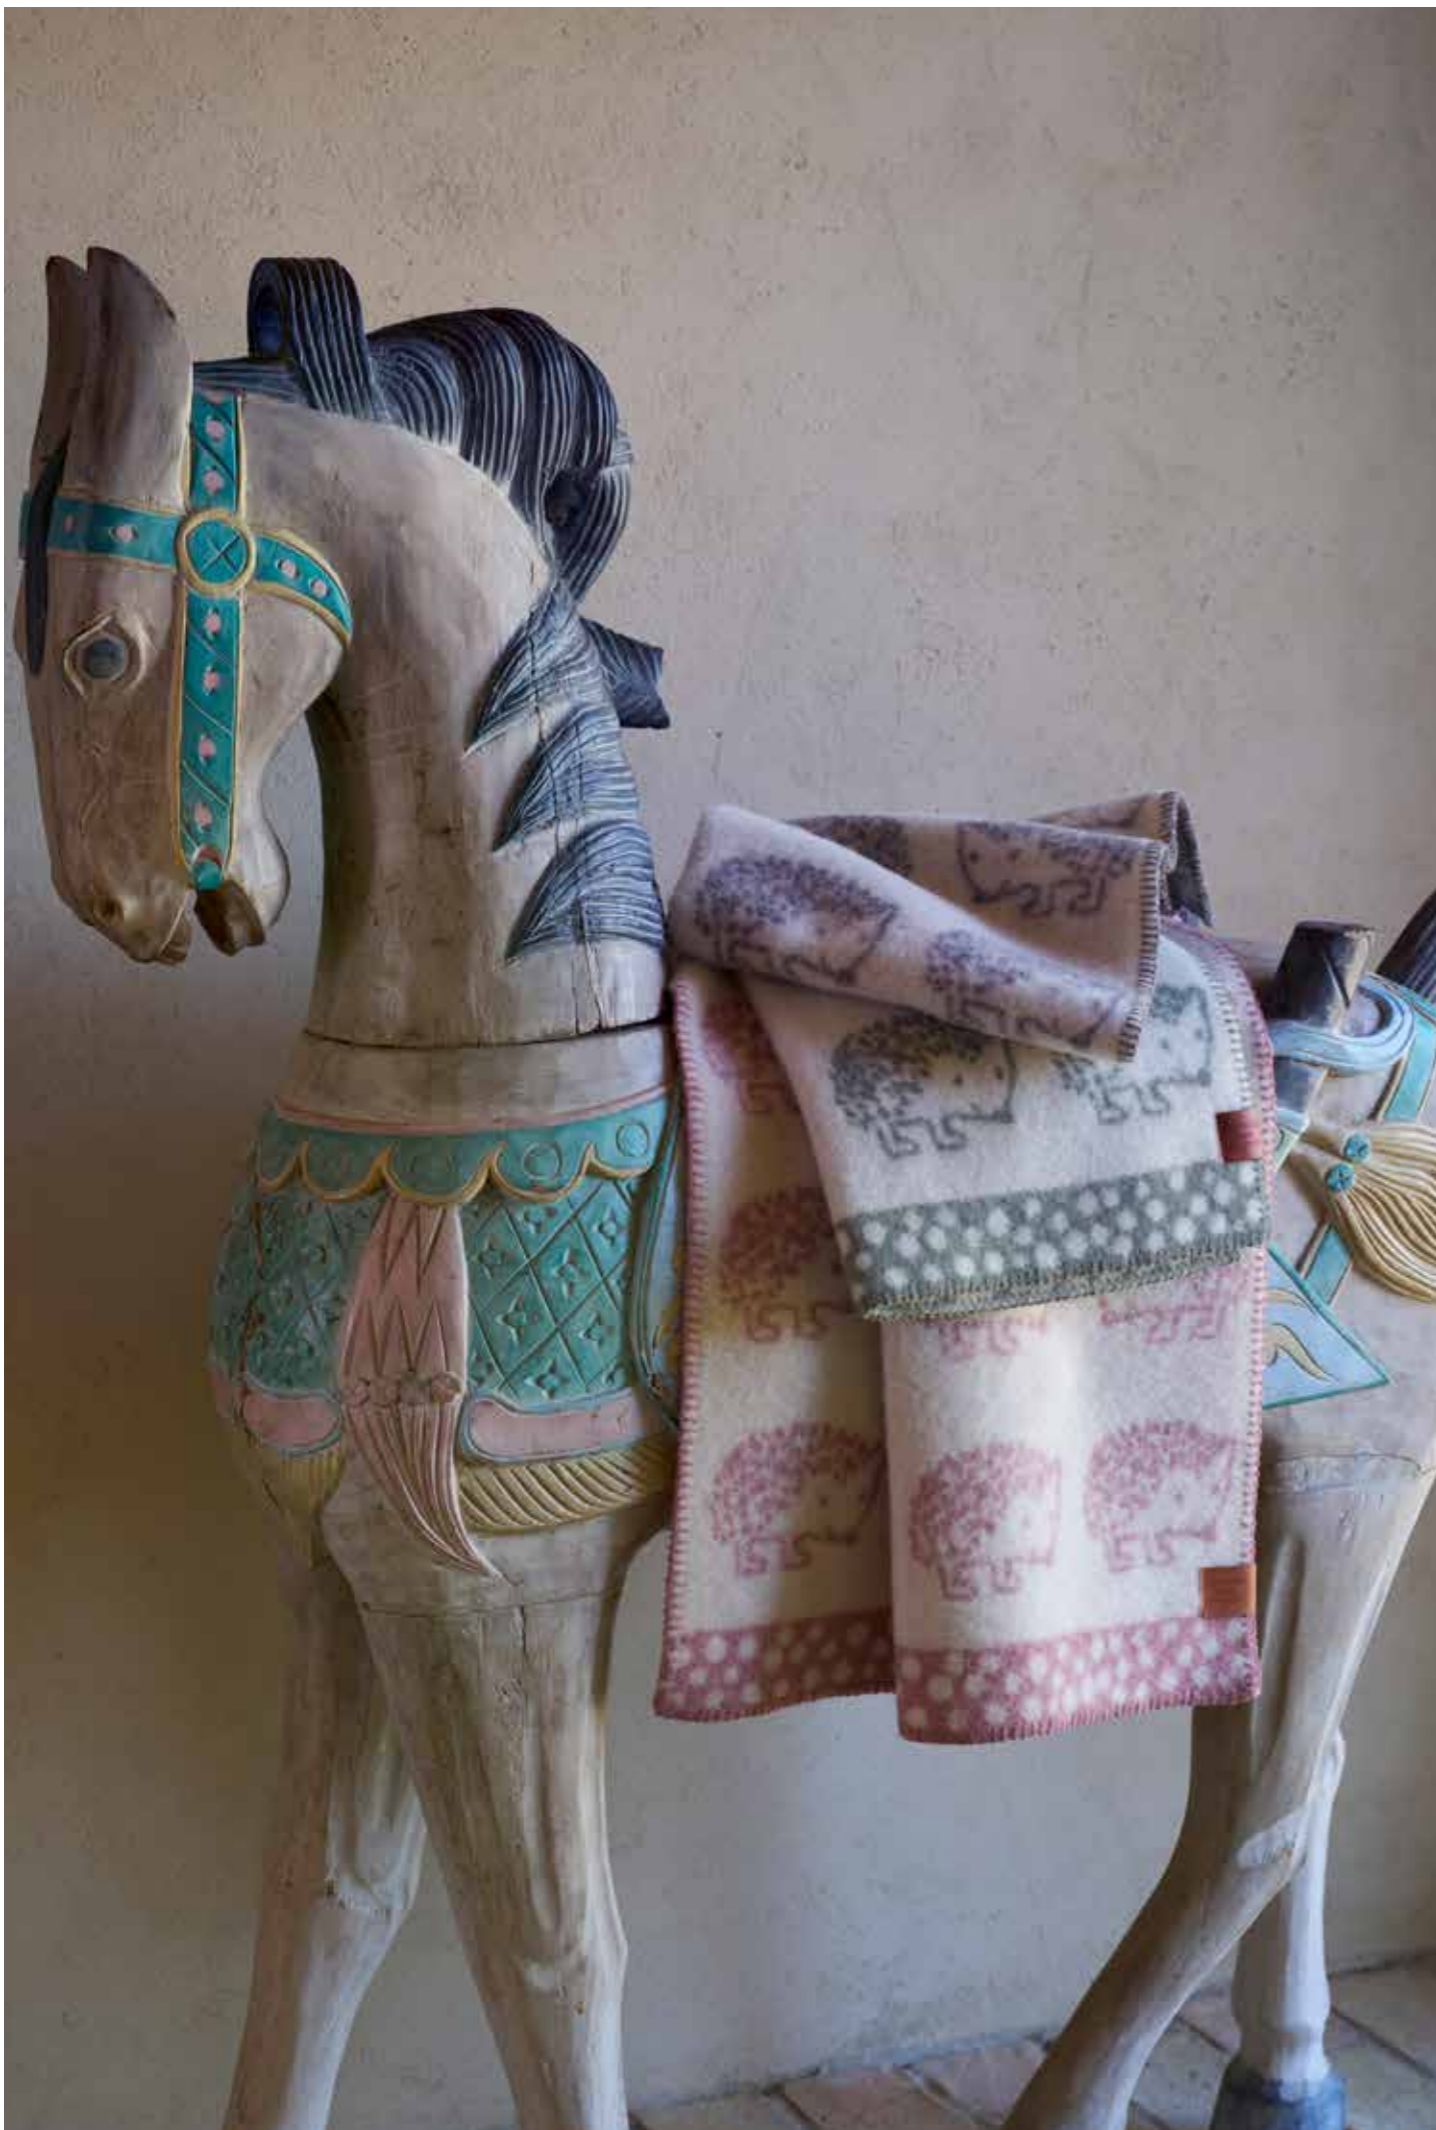

BÄÄ
by **BENGT & LOTTA**
65 X 90 CM. 100 % ECO LAMBSWOOL
2424-01 Grey

FOREST
by **BENGT & LOTTA**
65 X 90 CM. 100 % ECO LAMBSWOOL
2423-02 Blue | -04 Grey